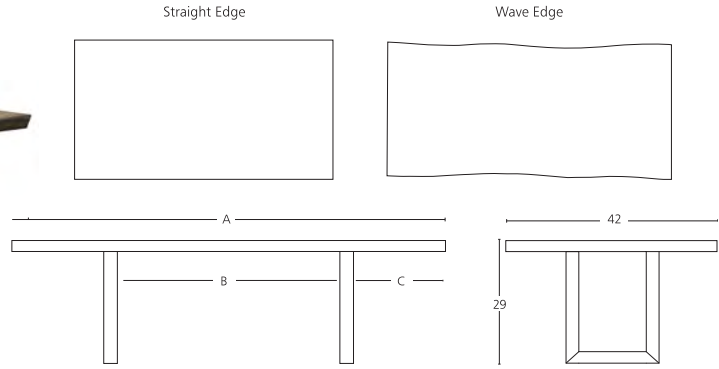

## EMERSON

Table top is solid maple with 2¼" thick edge, Table base is solid maple, Table height = 29"

Straight Edge Product Number	Top Dimension	Seats	A	B	C
MDWS 4260-1 EME	42W x 60L to 77½L*	6/8	60 to 77½	3½	12 to 21
MDWS 4272 EME	42W x 72L	8	72	44½	12
MDWS 4272-1 EME	42W x 72L to 92L*	8/10	72 to 92	44½	12 to 22
MDWS 4280 EME	42W x 80L	8	80	50½	12
MDWS 4296 EME	42W x 96L	8/10	96	64½	13
Wave Edge Product Number	Top Dimension	Seats	A	B	C
MWWS 4272 EME	42W x 72L	8	72	44½	12
MWWS 4280 EME	42W x 80L	8	80	50½	12
MWWS 4296 EME	42W x 96L	8/10	96	64½	13