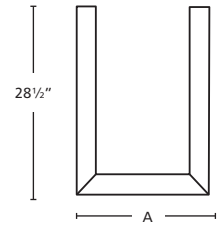

PETER FRANCIS TABLES

SERPENT