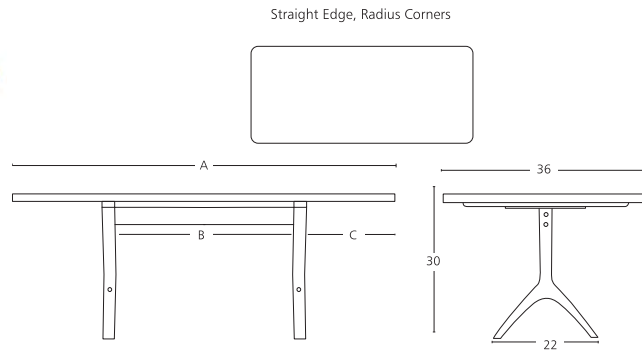

HUDSON

Solid maple table top with 1½" thick edge, Solid maple base, Table height = 30"

Product Number	Top Dimension	Seats	A	B	C
MAWI 3654 HUD	36W x 54L	6	54	24½	12
MAWI 3654-1 HUD	36W x 54L to 71½L*	6	54 to 71½	24½	12 to 21
MAWI 3660 HUD	36W x 60L	6	60	30½	12
MAWI 3660-1 HUD	36W x 60L to 77½L*	6/8	60 to 77½	30½	12 to 20¾
MAWI 3672 HUD	36W x 72L	8	72	42½	12
MAWI 3672-1 HUD	36W x 72L to 89½L*	8/10	72 to 89½	42½	12 to 20¾
MAWI 3680 HUD	36W x 80L	8	80	50½	12
MAWI 3696 HUD	36W x 96L	8/10	96	56½	17

*Denotes self storing leaf