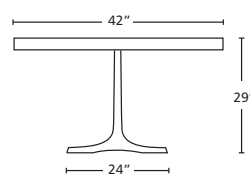

Wave Edge

Available in solid maple top in any maple finish color, or solid walnut top with clear coat finish
2 1/4" thick edge
Distressed sand cast aluminum base
Height = 29"

STRAIGHT EDGE APOLLO TABLE

Solid Maple Product Number	Top Dimension	Seats*	A	B	C
MDWS 4280 APO	42W x 80L	8	80	46	14
MDWS 4296 APO	42W x 96L	8/10	96	56	16

Solid Walnut Product Number	Top Dimension	Seats*	A	B	C
WDWS 4280 APO	42W x 80L	8	80	46	14
WDWS 4296 APO	42W x 96L	8/10	96	56	16

WAVE EDGE APOLLO TABLE

Solid Maple Product Number	Top Dimension	Seats*	A	B	C
MWWS 4280 APO	42W x 80L	8	80	46	14
MWWS 4296 APO	42W x 96L	8/10	96	56	16

Solid Walnut Product Number	Top Dimension	Seats*	A	B	C
VWWS 4280 APO	42W x 80L	8	80	46	14
VWWS 4296 APO	42W x 96L	8/10	96	56	16

*Based on 20" chair seat width