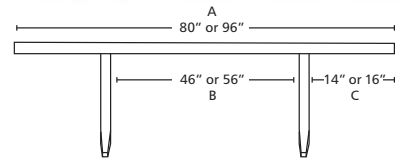

Wave Edge

Available in solid maple top in any maple finish color, or solid walnut top with clear coat finish
2 1/4" thick edge
Distressed sand cast aluminum base
Height = 29"

STRAIGHT EDGE APOLLO TABLE

Solid Maple Product Number	Top Dimension	Seats*	A	B	C
MDWS 4280 APO	42W x 80L	8	80	46	14
MDWS 4296 APO	42W x 96L	8/10	96	56	16

Solid Walnut Product Number	Top Dimension	Seats*	A	B	C
WDWS 4280 APO	42W x 80L	8	80	46	14
WDWS 4296 APO	42W x 96L	8/10	96	56	16

WAVE EDGE APOLLO TABLE

Solid Maple Product Number	Top Dimension	Seats*	A	B	C
MWWS 4280 APO	42W x 80L	8	80	46	14
MWWS 4296 APO	42W x 96L	8/10	96	56	16

Solid Walnut Product Number	Top Dimension	Seats*	A	B	C
VWWS 4280 APO	42W x 80L	8	80	46	14
VWWS 4296 APO	42W x 96L	8/10	96	56	16

*Based on 20" chair seat width