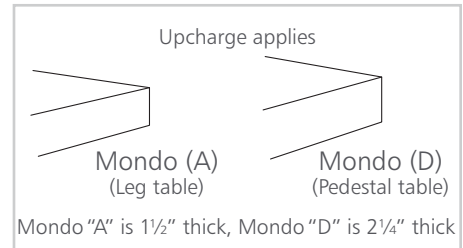

Order Guide – Maple Dining Tables

1 Choose Maple (M)

2 Choose Your Table Edge

3 Choose Table Top Surface

1. Smooth Top (W)
2. Signature Tops:
3. Planked Top (H)
   - Hand Planed Top (L)
   - Rustic Top (R)
   - Strata (N)
   - Etched (E)