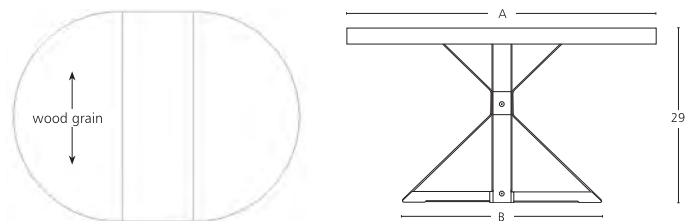

## CAMBRIDGE

Table top is solid maple with 1½" thick edge, Table base is solid maple and steel, Table height = 29"

Product Number	Top Dimension	Seats	Leaf Storage	A	B
MAWO 4848 CAM	48W x 48L	6	n/a	48	31¼
MAWO 4848-1 CAM	48W x 48L to 65½L (1- 17½ leaf)	8	no	48 to 65½	31¼
MAWO 5454 CAM	53Wx 53L	6	n/a	53	31¼
MAWO 5454-1 CAM	53W x 53L to 70½L (1- 17½ leaf)	8	no	53 to 70½	37½
MAWO 6060 CAM	60Wx60L	8	n/a	60	37½
MAWO 6060-1 CAM	60W x 60L to 80L (1- 20 leaf)	10	no	60 to 80	37½