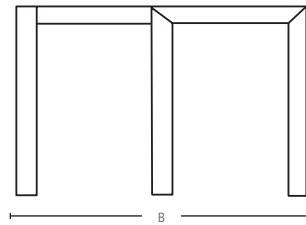

PETER FRANCIS TABLES

SERPENT